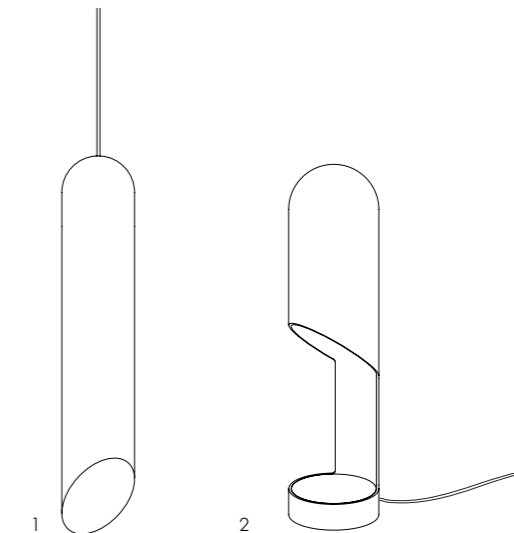

Pipe.

Made from extruded aluminium and a versatile addition to any interior environment, the sculptural Pipe collection includes a pendant and table light.

With contrasting textures the interior is coated in anodised metallic colours giving a soft shimmering glow whilst the exterior is powdered coated to give the shade a smooth finish. Both pendant and table versions are available in two colour combinations; black exterior with gold interior and off white exterior with lilac interior.

The Pipe Pendant shade can be rotated upon installation to provide the required directional light. The Pipe Table exudes a bright light ideal as a desk or table light.

Pipe Light

Extruded aluminium light. Exterior powdered coated, interior in metallic anodised colours.

1 Pipe Light Pendant

PPL75D - Pipe Pendant Light Black/Gold
PPL75W - Pipe Pendant Light White/Lilac
PPL01EU - Pipe Pendant Fitting EU
PPL01UL - Pipe Pendant Fitting US
Dimension: H75cm, Ø 20cm
Pendant Fitting supplied with: 2.5m cable, ceiling rose & bulb

2 Pipe Light Table

PPT01EU - Pipe Table Light Black/Gold EU
PPT02EU - Pipe Table Light White/Lilac EU
PPT01US - Pipe Table Light Black/Gold US
PPT02US - Pipe Table Light White/Lilac US
Dimension: H54cm, Ø 13cm, Base H4cm
Table Fitting supplied with: 3.0m cable, switch & bulb

Tom Dixon

4 Northington Street
London WC1N 2JG
T: +44 (0)20 7400 0500
F: +44 (0)20 7400 0501
Email: info@tomdixon.net
www.tomdixon.net