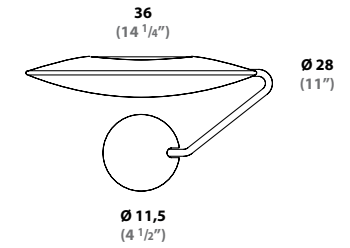

Zeta	Cod. 75
300W Hal • R7s	
	Dimmer

Zeta Soffitto	Cod. 76
300W Hal • R7s	

Zeta Parete	Cod. 77
300W Hal • R7s