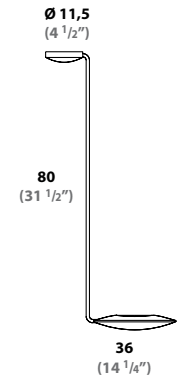

Zeta	Cod. 75
300W Hal • R7s	
	Dimmer

Zeta Soffitto	Cod. 76
300W Hal • R7s	

Zeta Parete	Cod. 77
300W Hal • R7s