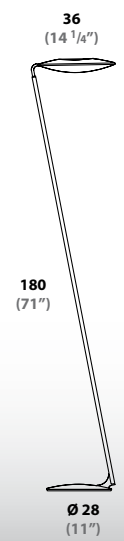

Zeta	Cod. 75
300W Hal • R7s	
	Dimmer

Zeta Soffitto	Cod. 76
300W Hal • R7s	

Zeta Parete	Cod. 77
300W Hal • R7s