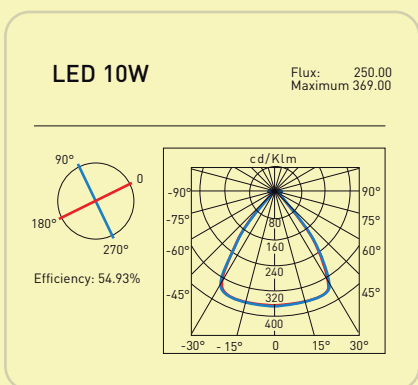

## table

## photometric data

dimensions	lamps	
arm 45 + 45 cm, base Ø 15 cm	LED 10W, warm white	
materials	structure finishes	
aluminium body die-cast aluminium metal parts, die-cast magnesium head	alu, black	