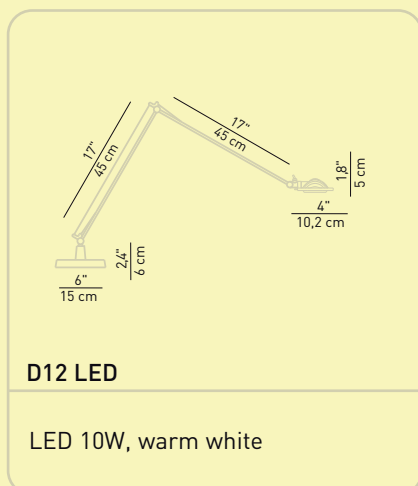

## table

## photometric data

dimensions	lamps	
arm 45 + 45 cm, base Ø 15 cm	LED 10W, warm white	
materials	structure finishes	
aluminium body die-cast aluminium metal parts, die-cast magnesium head	alu, black	