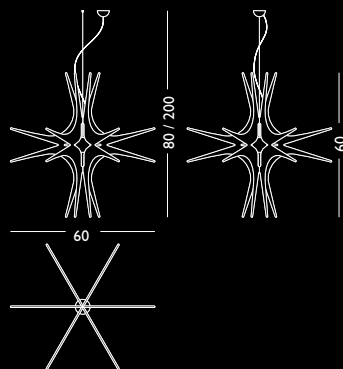

Anemone/P

design: Francesco Giannattasio 2008

● contemporary

Lampada a sospensione in metallo a luce diffusa. Cavo d'alimentazione trasparente. Finiture: laccato con polveri epossidiche, nero lucido, bianco lucido, verde chartreuse, rosso.

Metal hanging lamp with diffuse light. Transparent electric cable. Finishes: epoxy-lacquered, glossy black, glossy white, chartreuse green or red.

Finitura delle strutture:
112 114 119 120

Finish of the structures:
112 114 119 120

Finitions: laqué en poudre
Suspension en métal.
Fil d'alimentation transparent
époxy, noir poli, blanc poli,
vert chartreuse ou rouge.

Hängeleuchte aus Metall.
Speisekabel transparent.
Finishes: epoxy-lackiert,
Schwarz poliert, Weiss poliert,
Grün chartreuse, Rot.

Finition des structures:
112 114 119 120

Finish der Strukturen:
112 114 119 120