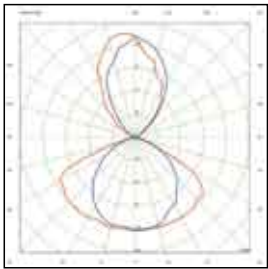

Color 01

Color 02

Color 07

Color 44