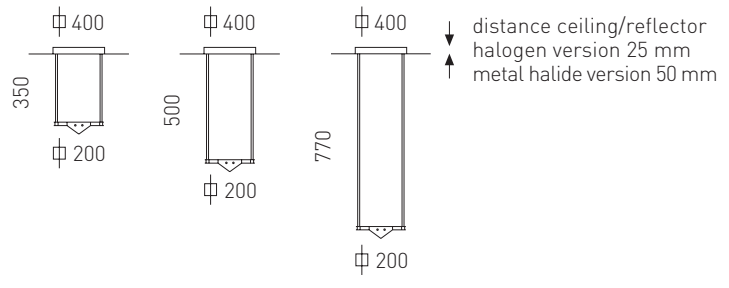

Ceiling lamp