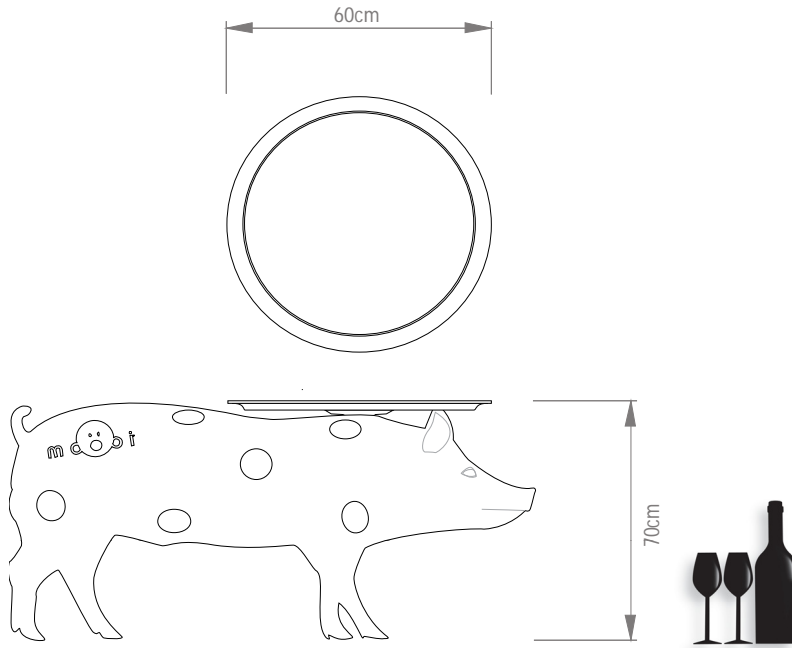

### *Detailing*

The Pig table arrives with the Mooi Smiley Logo, life like Fur and large beauty spots

---

## Main dimensions

---