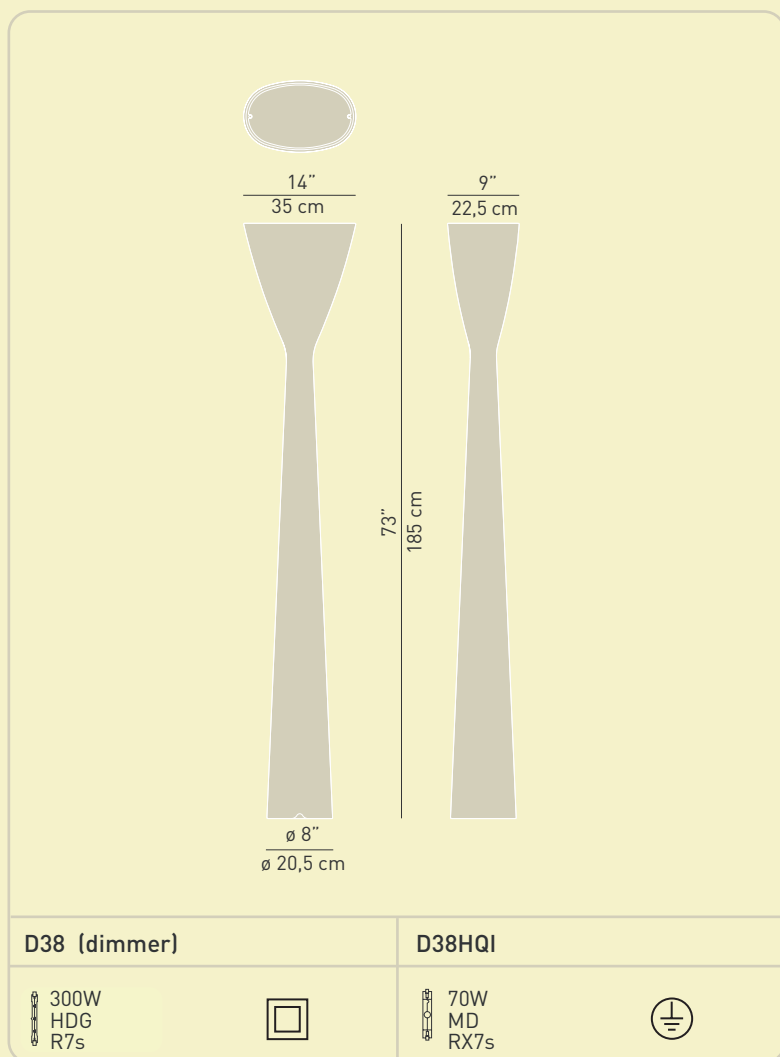

D38

carrara

alfredo häberli

LUCE  
PLAN

floor

materials		
body in painted, expanded polyurethane, fire-retardant		
structure		
white		