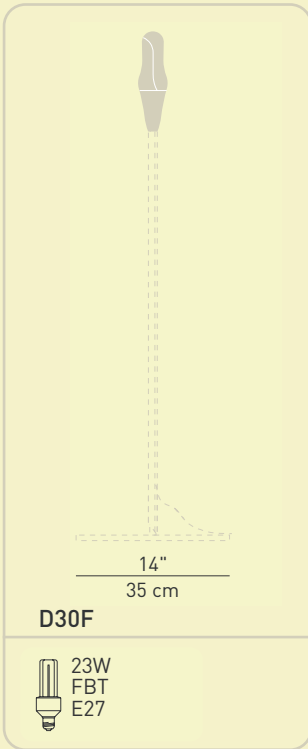

D30

pod lens

ross lovegrove

floor/outdoor

accessories

D30/1 Mobile base

D30/2 Stationary base

D30/4.1 Stem 35 cm

D30/4.2 Stem 120 cm

D30/4.3 Stem 180 cm

materials

injection-moulded polycarbonate diffuser with prismatic internal walls and overmoulded lens
the material is self-extinguishing and the colours are resistant to ultraviolet rays

D30F
23W
FBT
E27
weight 0,600 Kg

D30/5 3 way connector
special three-way joint
for series connections
weight 0,110 Kg

wall mount

D30/3

extra cable

D30/6

materials								
injection-moulded polycarbonate diffuser with prismatic internal walls and overmoulded lens the material is self-extinguishing and the colours are resistant to ultraviolet rays.								
cable finishes			connector					
	grey		grey					
body finishes								
				colours resistant to ultraviolet rays	IP65			
grey	sage green	terracotta	sand					