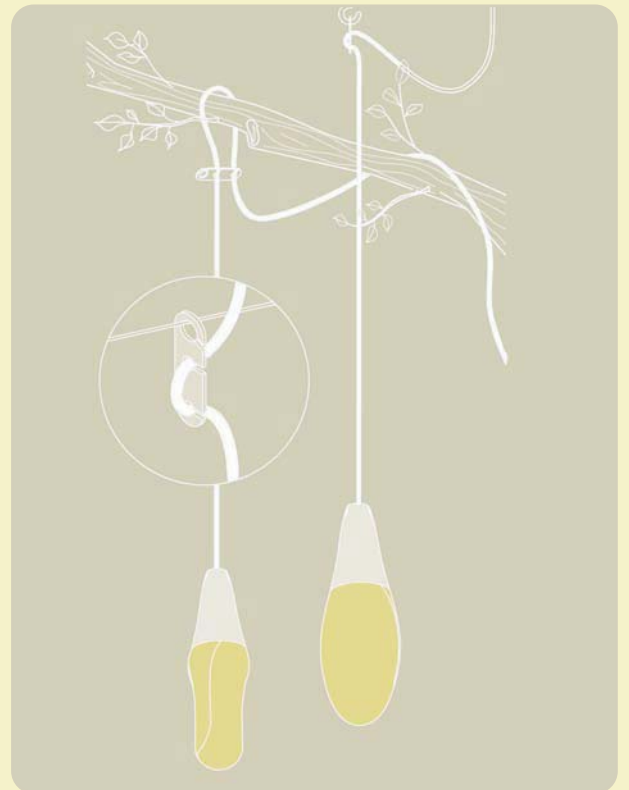

D30

pod lens

ross lovegrove

floor/outdoor

accessories

D30/1 Mobile base

D30/2 Stationary base

D30/4.1 Stem 35 cm

D30/4.2 Stem 120 cm

D30/4.3 Stem 180 cm

materials

injection-moulded polycarbonate diffuser with prismatic internal walls and overmoulded lens
the material is self-extinguishing and the colours are resistant to ultraviolet rays

mobile base stationary base

stem

colours resistant to ultraviolet rays

IP65

D30

pod lens

ross lovegrove

suspension/outdoor

D30F
23W
FBT
E27
weight 0,600 Kg

D30/5 3 way connector
special three-way joint
for series connections
weight 0,110 Kg

wall mount

D30/3

extra cable

D30/6

materials								
injection-moulded polycarbonate diffuser with prismatic internal walls and overmoulded lens the material is self-extinguishing and the colours are resistant to ultraviolet rays.								
cable finishes			connector					
	grey		grey					
body finishes								
				colours resistant to ultraviolet rays	IP65			
grey	sage green	terracotta	sand					