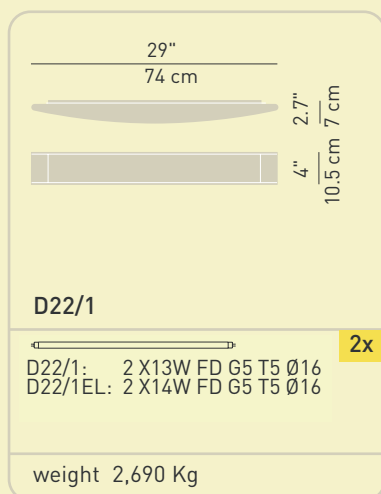

D22

strip

dante donegani

ceiling wall

suspension

materials

bent, powder-painted metal plate body opaline polycarbonate sheet diffusor

structure finishes

white, anthracite, polished alu

diffusor finishes

white opaline

IP40