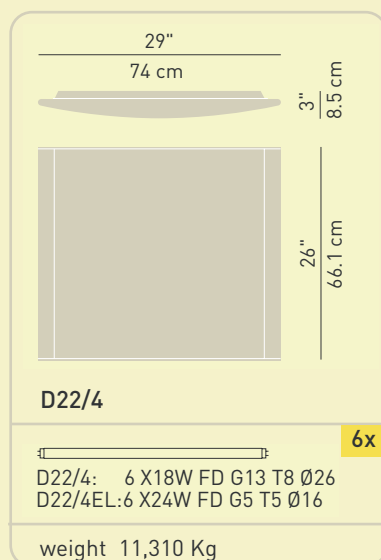

D22

strip

dante donegani

ceiling wall

suspension

materials

bent, powder-painted metal plate body opaline polycarbonate sheet diffusor

structure finishes

white, anthracite, polished alu

diffusor finishes

white opaline

IP40