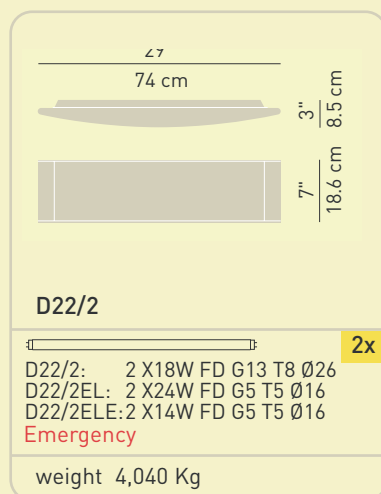

D22

strip

dante donegani

ceiling wall

suspension

materials

bent, powder-painted metal plate body opaline polycarbonate sheet diffusor

structure finishes

white, anthracite, polished alu

diffusor finishes

white opaline

IP40