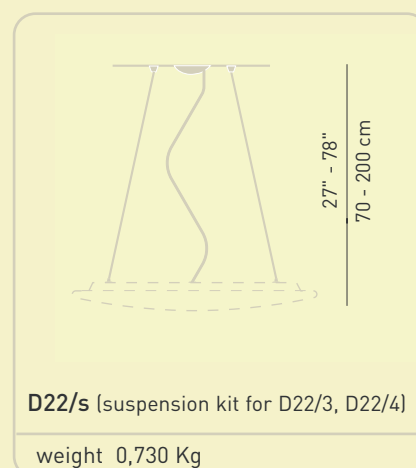

D22

strip

dante donegani

ceiling wall

suspension

materials

bent, powder-painted metal plate body opaline polycarbonate sheet diffusor

structure finishes

white, anthracite, polished alu

diffusor finishes

white opaline

IP40