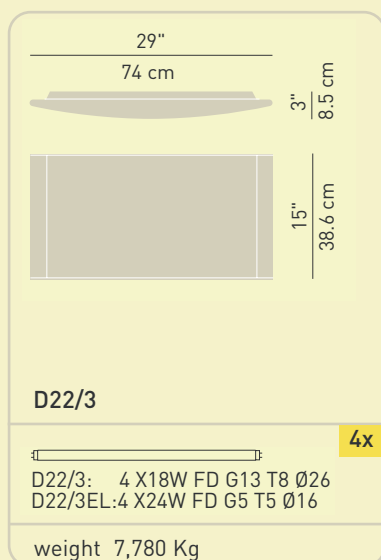

D22

strip

dante donegani

ceiling wall

suspension

materials

bent, powder-painted metal plate body opaline polycarbonate sheet diffusor

structure finishes

white, anthracite, polished alu

diffusor finishes

white opaline

IP40