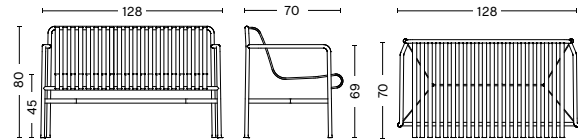

PALISSADE DINING BENCH

WIDTH / 128 cm / 50.39"
DEPTH / 70 cm / 27.56"
HEIGHT / 80 cm / 31.50"
SEAT HEIGHT / 45 cm / 17.72"