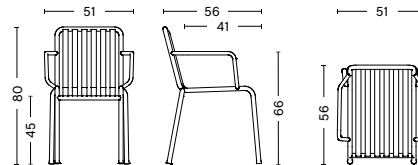

EN 581: 2009 / Outdoor furniture - Seating and tables for camping, domestic and contract use - Part 2: mechanical safety requirements and test methods for seating.

DOWNLOADS

Packshots and lifestyle photos, 2D / 3D files, care and maintenance instructions, test certificates, product fact sheets, and product presentations are available in our Image Bank at hay.com.

[Link to downloads.](#)

DIMENSIONS

PALISSADE TABLE

LENGTH / 82,5 cm / 32.48"
WIDTH / 90 cm / 35.43"
HEIGHT / 75 cm / 29.53"

PALISSADE TABLE

LENGTH / 170 cm / 66.93"
WIDTH / 90 cm / 35.43"
HEIGHT / 75 cm / 29.53"

PALISSADE CHAIR

WIDTH / 47 cm / 18.50"
DEPTH / 56 cm / 22.05"
HEIGHT / 80 cm / 31.49"
SEAT HEIGHT / 45 cm / 17.71"

PALISSADE ARMCHAIR

WIDTH / 51 cm / 20.08"
DEPTH / 56 cm / 22.05"
HEIGHT / 80 cm / 31.49"
SEAT HEIGHT / 45 cm / 17.71"

PALISSADE DINNING ARMCHAIR

WIDTH / 63 cm / 24.80"
DEPTH / 66 cm / 25.98"
HEIGHT / 80 cm / 31.49"
SEAT HEIGHT / 45 cm / 17.71"

PALISSADE DINING BENCH

WIDTH / 128 cm / 50.39"
DEPTH / 70 cm / 27.56"
HEIGHT / 80 cm / 31.50"
SEAT HEIGHT / 45 cm / 17.72"