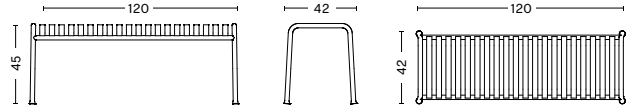

PALISSADE DINING BENCH W/O ARMREST

WIDTH / 120 cm / 47.24"
DEPTH / 70 cm / 27.56"
HEIGHT / 80 cm / 31.49"
SEAT HEIGHT / 45 cm / 17.71"

PALISSADE BENCH

WIDTH / 120 cm / 47.24"

DEPTH / 42 cm / 16.53"

HEIGHT / 45 cm / 17.72"