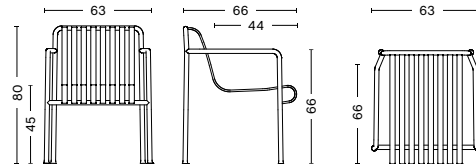

[Link to downloads.](#)

DIMENSIONS

PALISSADE TABLE

LENGTH / 82,5 cm / 32.48"
WIDTH / 90 cm / 35.43"
HEIGHT / 75 cm / 29.53"

PALISSADE TABLE

LENGTH / 170 cm / 66.93"
WIDTH / 90 cm / 35.43"
HEIGHT / 75 cm / 29.53"

PALISSADE CHAIR

WIDTH / 47 cm / 18.50"
DEPTH / 56 cm / 22.05"
HEIGHT / 80 cm / 31.49"
SEAT HEIGHT / 45 cm / 17.71"

PALISSADE ARMCHAIR

WIDTH / 51 cm / 20.08"
DEPTH / 56 cm / 22.05"
HEIGHT / 80 cm / 31.49"
SEAT HEIGHT / 45 cm / 17.71"

PALISSADE DINNING ARMCHAIR

WIDTH / 63 cm / 24.80"
DEPTH / 66 cm / 25.98"
HEIGHT / 80 cm / 31.49"
SEAT HEIGHT / 45 cm / 17.71"

PALISSADE DINING BENCH

WIDTH / 128 cm / 50.39"
DEPTH / 70 cm / 27.56"
HEIGHT / 80 cm / 31.50"
SEAT HEIGHT / 45 cm / 17.72"

PALISSADE DINING BENCH W/O ARMREST

WIDTH / 120 cm / 47.24"
DEPTH / 70 cm / 27.56"
HEIGHT / 80 cm / 31.49"
SEAT HEIGHT / 45 cm / 17.71"

PALISSADE BENCH

WIDTH / 120 cm / 47.24"

DEPTH / 42 cm / 16.53"

HEIGHT / 45 cm / 17.72"