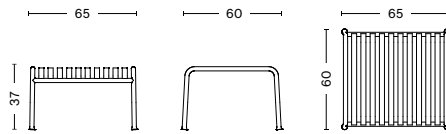

PALISSADE OTTOMAN

WIDTH / 65 cm / 25.59"

DEPTH / 60 cm / 23.62"

HEIGHT / 37 cm / 14.56"