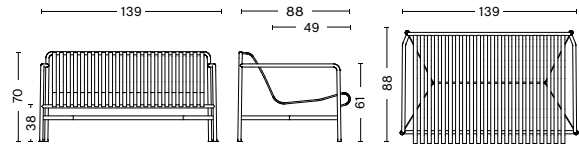

PALISSADE LOUNGE SOFA

WIDTH / 139 cm / 54.72"

DEPTH / 88 cm / 34.65"

HEIGHT / 70 cm / 27.56"

SEAT HEIGHT / 38 cm / 14.96"