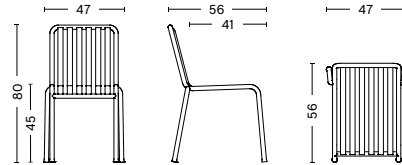

EN 581: 2009 / Outdoor furniture - Seating and tables for camping, domestic and contract use - Part 2: mechanical safety requirements and test methods for seating.

DOWNLOADS

Packshots and lifestyle photos, 2D / 3D files, care and maintenance instructions, test certificates, product fact sheets, and product presentations are available in our Image Bank at hay.com.

[Link to downloads.](#)

DIMENSIONS

PALISSADE TABLE

LENGTH / 82,5 cm / 32.48"
WIDTH / 90 cm / 35.43"
HEIGHT / 75 cm / 29.53"

PALISSADE TABLE

LENGTH / 170 cm / 66.93"
WIDTH / 90 cm / 35.43"
HEIGHT / 75 cm / 29.53"

PALISSADE CHAIR

WIDTH / 47 cm / 18.50"
DEPTH / 56 cm / 22.05"
HEIGHT / 80 cm / 31.49"
SEAT HEIGHT / 45 cm / 17.71"

PALISSADE ARMCHAIR

WIDTH / 51 cm / 20.08"
DEPTH / 56 cm / 22.05"
HEIGHT / 80 cm / 31.49"
SEAT HEIGHT / 45 cm / 17.71"

PALISSADE DINNING ARMCHAIR

WIDTH / 63 cm / 24.80"
DEPTH / 66 cm / 25.98"
HEIGHT / 80 cm / 31.49"
SEAT HEIGHT / 45 cm / 17.71"

PALISSADE DINING BENCH

WIDTH / 128 cm / 50.39"
DEPTH / 70 cm / 27.56"
HEIGHT / 80 cm / 31.50"
SEAT HEIGHT / 45 cm / 17.72"