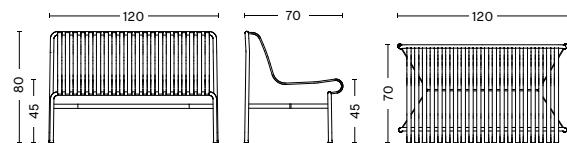

PALISSADE DINING BENCH W/O ARMREST

WIDTH / 120 cm / 47.24"
DEPTH / 70 cm / 27.56"
HEIGHT / 80 cm / 31.49"
SEAT HEIGHT / 45 cm / 17.71"