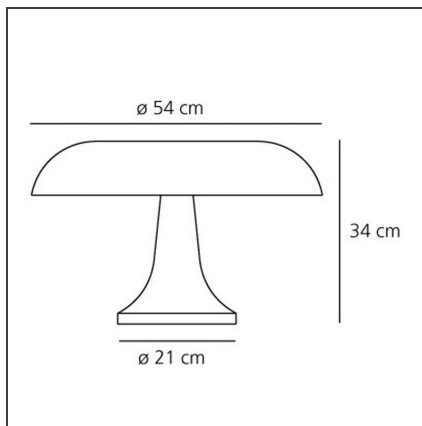

Nesso, weiß

IP20      

TECHNISCHE ZEICHNUNGEN

DESIGN

Giancarlo Mattioli, Gruppo Architetti Urbanisti Città Nuova

BESCHREIBUNG

Designed by Giancarlo Mattioli and Gruppo Architetti Urbanisti Città Nuova, in the glamorous 60's era, Nesso is an international icon of futuristic, democratic design. Part of the "Modern Classics" reissued line, it was a marvel of ABS thermoplastic injection-molding when first introduced in 1967 thus bringing industrial materials and methods to the home and office environments. A dash of color and a design inspired from nature, Nesso stems from the visionary identity of Artemide. Its' iconic curves wind into a true collectible, an expressive statement piece of internationally acclaimed calibre and fame. An iconic piece having staged its presence in various landmarks, Nesso is considered a valuable piece of art. An "icon" of design, part of the permanent collections of The Metropolitan Museum of Art and The Museum of Modern Art.

FUNKTIONEN

Artikelnummer:	0056010A	Material:	ABS
Farbe:	weiß	Serie:	Design, Modern Classic
Installation:	Tischleuchte	Lichtverteilung:	diffus, direkt
Anwendungsbereich:	Innenbeleuchtung		

DIMENSION

Höhe:	cm 34	Widerstand:	N/D
Durchmesser Fuß:	cm 21	Glühdrathtest:	850°C